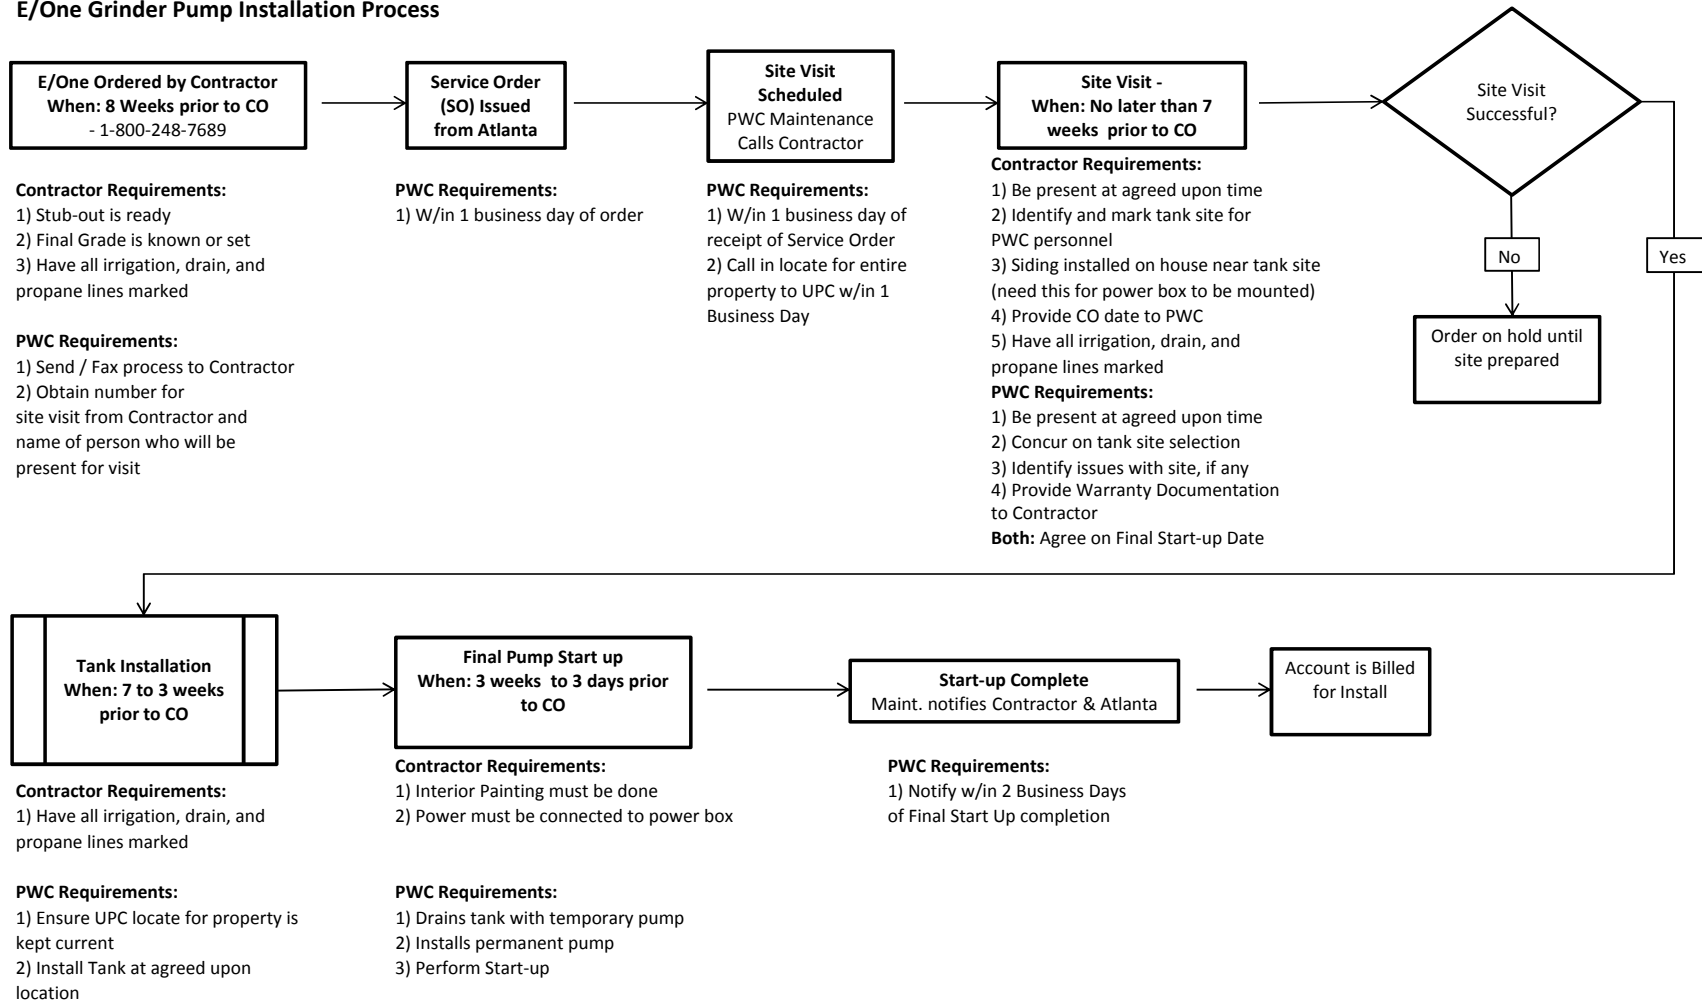

## E/One Grinder Pump Installation Process

revised: August, 2008