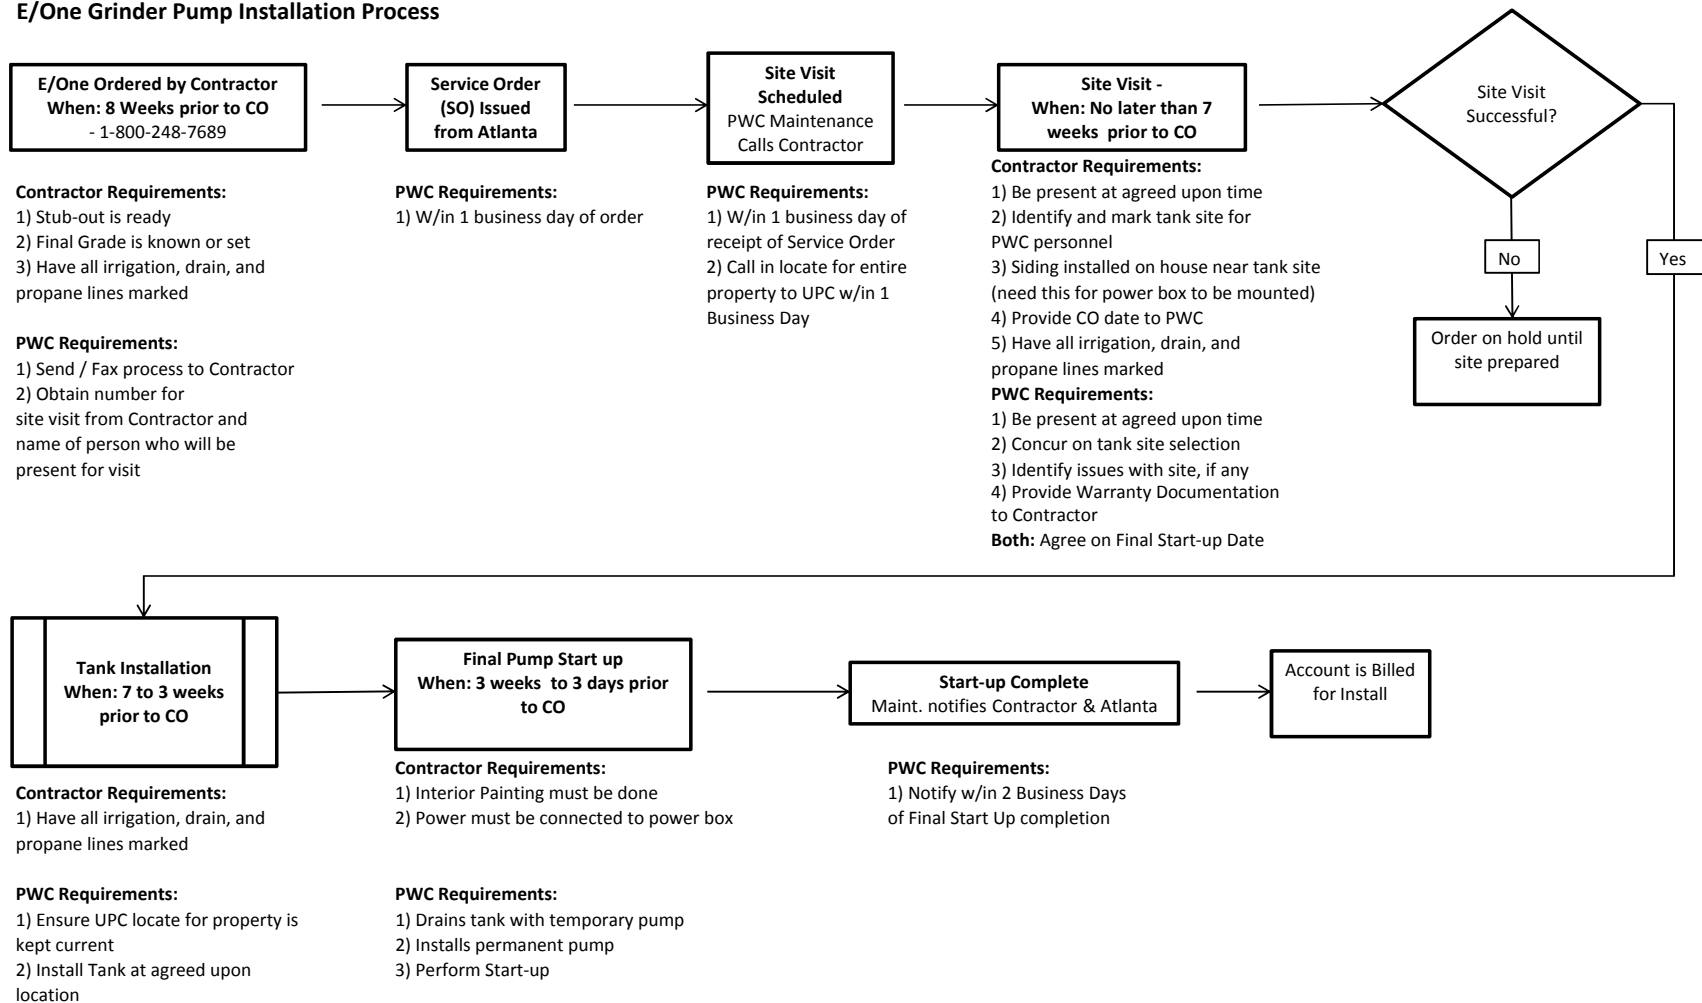

Piedmont Water Company

E/One Grinder Pump Installation Process

revised: August, 2008